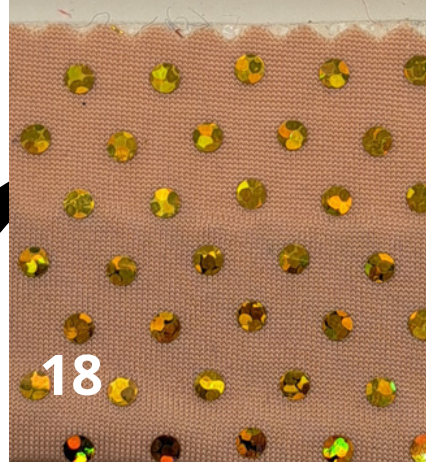

ART. 6440 ELASTIC PAILETTES

PL 96 % SP 4 %

Width 145 CM

DISCLAIMER : Any color changes in the fabric are due to different light sources.

**COME AND DISCOVER
THE BALLELIO WORLD.**

**LET YOURSELF BE
CARRIED AWAY BY THE
QUALITY OF OUR MADE
IN ITALY.**