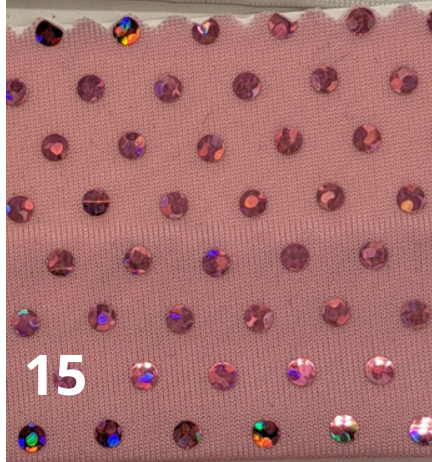

ART. 6440 ELASTIC PAILETTES

PL 96 % SP 4 %

Width 145 CM

DISCLAIMER : Any color changes in the fabric are due to different light sources.

**COME AND DISCOVER
THE BALLELIO WORLD.**

**LET YOURSELF BE
CARRIED AWAY BY THE
QUALITY OF OUR MADE
IN ITALY.**